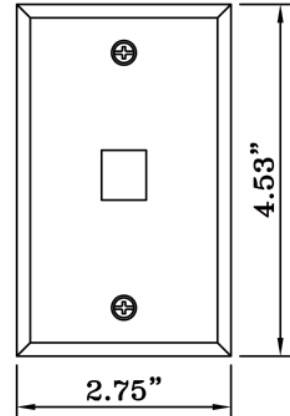

USA Stainless Steel Single Gang Keystone Faceplate Series

Surtec's standard single gang stainless steel faceplates are attractive faceplates to enhance your installation. These durable faceplates are available with openings of 1 to 6 ports to fulfill your varying needs.

Features / Applications:

1. UL 1863 Safety Listed
2. Meet FCC Part 68
3. Compatible with Surtec's standard keystone jacks
4. Brushed Finish
5. Horizontal port design also available

3021P1

1-port Stainless Steel Single Gang Faceplate

Size: 2.75" * 4.53"

****Compatible with Surtec Keystone jacks
(Keystone jacks not included)**

Ordering Information

Item(s) / Polybag	Items/Inner box	Items/Outer box
1	50	200
Material	Stainless Steel