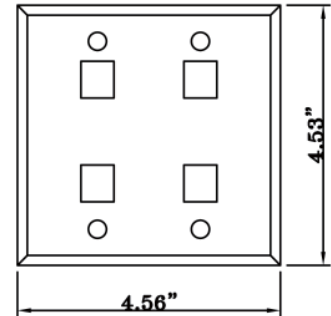

Stainless Steel Double Gang Keystone Faceplate Series

SURTEC Stainless Steel double gang faceplates are fire retardant design based upon the material. The faceplates are useable in a variety of different applications.

Features / Applications:

1. UL 1863 Safety Listed
2. UL94V-0 fire retardant plastic
3. Compatible with Surtec's standard keystone jacks
4. Large coverage setting applied
5. Faceplate useable in a large variety of applications

3021PD2

2-port Stainless Steel Double Gang Faceplate
Size: 4.56" * 4.53"

**Compatible with Surtec Keystone jacks
(Keystone jack not included)

Ordering Information

Item(s) / Polybag	Items/Inner box	Items/Outer box
1	40	160
Material	Stainless Steel