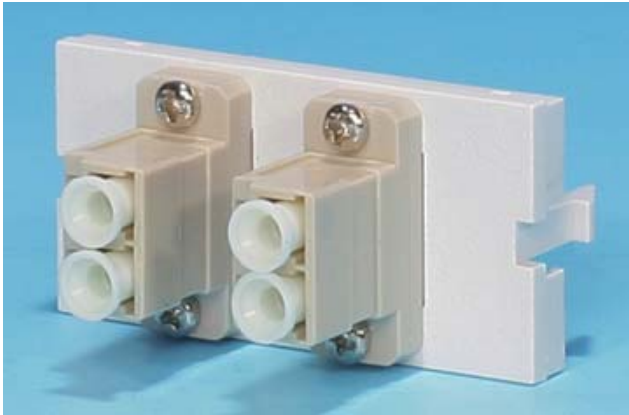

2041B-BL21

2-port LC fiber connector bezel, 1 row.

***Single mode and multiple mode are both available

Ordering Information

Item(s) / Polybag	Items/Inner box	Items/Outer box
1	100	400
Color	Customized colors available