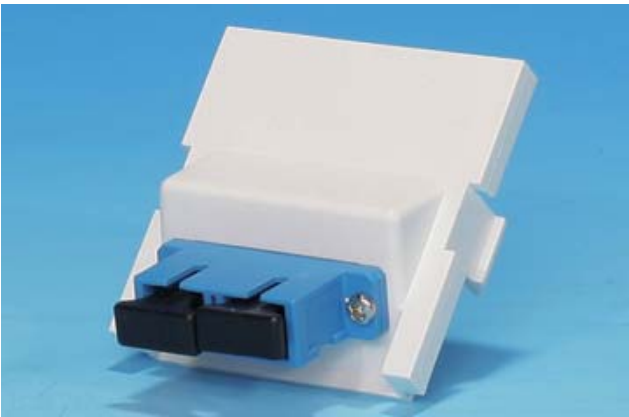

2041B-DCP1		
1-port SC fiber connector bezel, plastic, angled, 2 row.		
**SC adapter, phosphor bronze sleeve with plastic shield		
Ordering Information		
Item(s) / Polybag	Items/Inner box	Items/Outer box
1	400	400
Color	Customized colors available	

2041B-DCP2

2-port SC fiber connector bezel, plastic, angled, 2 row.

****SC adapter, phosphor bronze sleeve with plastic shield**

Ordering Information

Item(s) / Polybag	Items/Inner box	Items/Outer box
1	400	400
Color	Customized colors available	