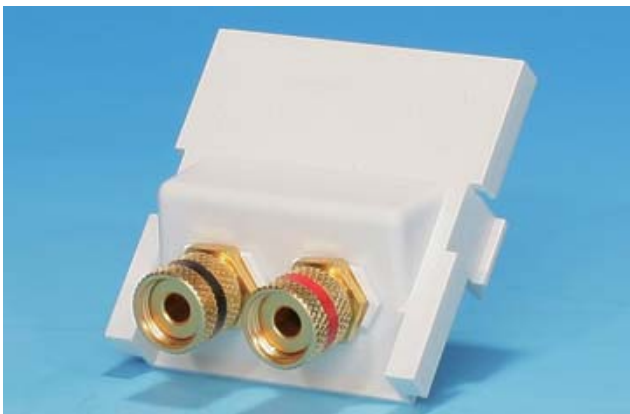

2041B-DA2

Gold plated stereo audio binding post bezel, angled, 2 row.

**1-red/1-black for speaker wires

Ordering Information

Item(s) / Polybag	Items/Inner box	Items/Outer box
1	400	400
Color	Customized colors available