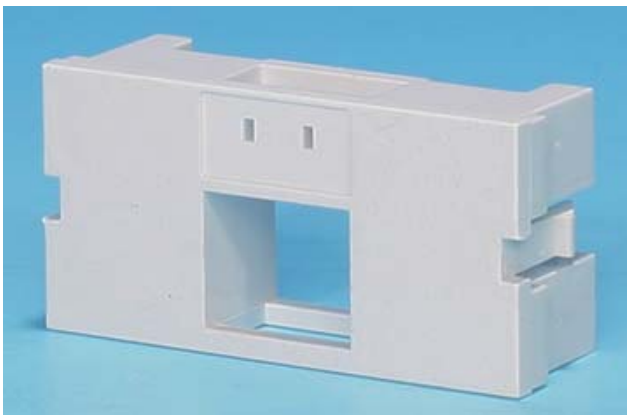

2041B-BK1		
1-port keystone jack bezel, 1 row.		
Compatible with SURTEC keystone jack series. (keystone jacks not included)		
Ordering Information		
Item(s) / Polybag	Items/Inner box	Items/Outer box
1	100	400
Color	Customized colors available