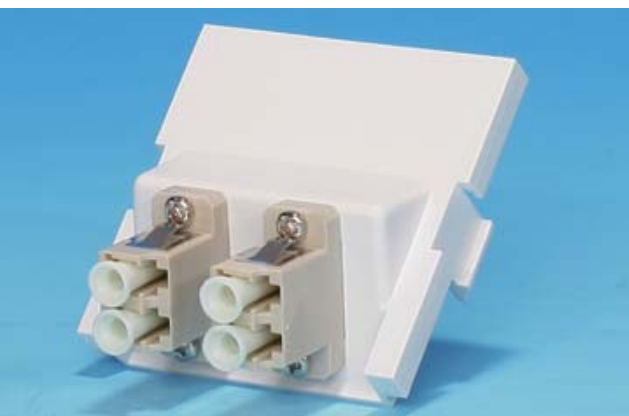

2041B-DL22

2-port LC fiber connector bezel, angled, 2 row.

***Single mode and multiple mode are both available

Ordering Information

Item(s) / Polybag	Items/Inner box	Items/Outer box
1	400	400
Color	Customized colors available