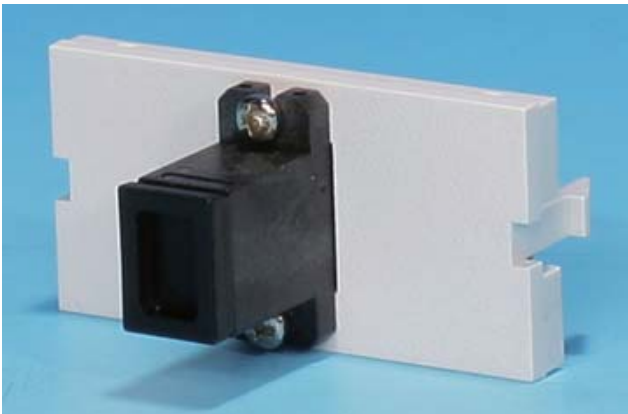

2041B-BJ1

1-port MT-RJ fiber connector bezel, 1 row.

** Singlemode to Multimode fiber module (SM-MM)

Ordering Information

Item(s) / Polybag	Items/Inner box	Items/Outer box
1	100	400
Color	Customized colors available