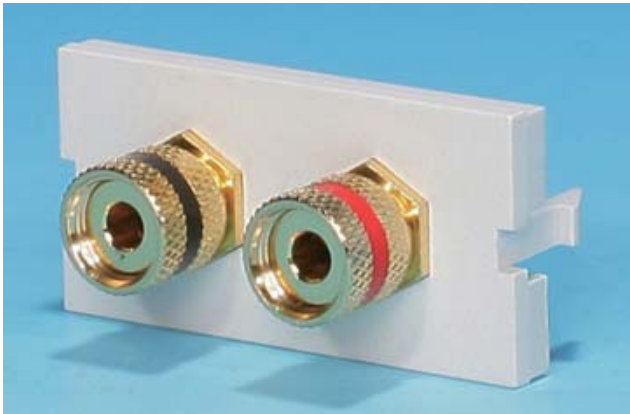

2041B-DF1

1-port F connector bezel, angled, 2 row.

****Use for Cable TV, Antenna and Stellite TV**

Ordering Information

Item(s) / Polybag	Items/Inner box	Items/Outer box
1	400	400
Color	Customized colors available	

2041B-DF2

2-port F connector bezel, angled, 2u.

****Use for Cable TV, Antenna and Satellite TV**

Ordering Information

Item(s) / Polybag	Items/Inner box	Items/Outer box
1	400	400
Color	Customized colors available	