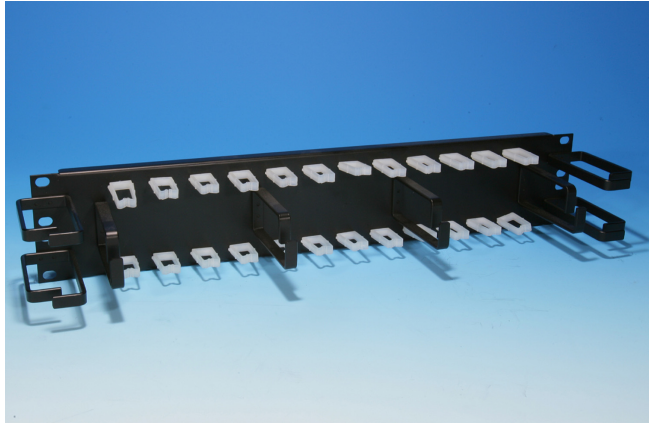

Clips type cable management are designed for individual wires management. It's easy to identify and adjust each cable when every independent cable recognition is needed.

Feature / Application:

1. UL 1863 Safety Listed
2. Meet 19" rack mounted EIA310-D standard
3. 16 gauge cold-rolled steel
4. The clip for individual port wire management

2012PP-C11

1U, Vertical clip attached type cable management

**Single side with 24 Vertical clips, 2 Horizontal aside rings

Ordering Information

| Item(s) / Polybag | Items/Inner box | Items/Outer box |
|-------------------|-----------------|-----------------|
| 1 | 1 | 12 |
| Color | Black | |

2012PP-C12

2U, Vertical clip attached type cable management

**Single side with 24 Vertical clips, 4 Vertical rings, 4 Horizontal aside rings

Ordering Information

| Item(s) / Polybag | Items/Inner box | Items/Outer box |
|-------------------|-----------------|-----------------|
| 1 | 1 | 6 |
| Color | Black | |

2012PP-D12

2U, Horizontal clips attached type cable management

****Single side with 24 Horizontal clips, 4 Verticals and 4 Horizontal aside rings**

Ordering Information

| Item(s) / Polybag | Items/Inner box | Items/Outer box |
|-------------------|-----------------|-----------------|
| 1 | 1 | 6 |
| Color | Black | |