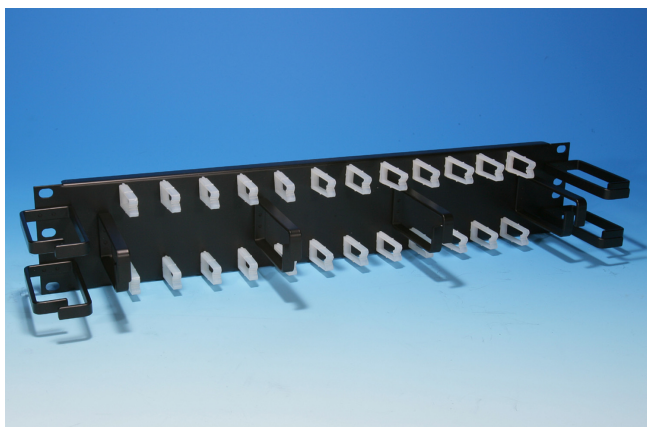

Clips type cable management are designed for individual wires management. It's easy to identify and adjust each cable when every independent cable recognition is needed.

Feature / Application:

1. UL 1863 Safety Listed
2. Meet 19" rack mounted EIA310-D standard
3. 16 gauge cold-rolled steel
4. The clip for individual port wire management

2012PP-C11

1U, Vertical clip attached type cable management

**Single side with 24 Vertical clips, 2 Horizontal aside rings

Ordering Information

| Item(s) / Polybag | Items/Inner box | Items/Outer box |
|-------------------|-----------------|-----------------|
| 1 | 1 | 12 |
| Color | Black | |

2012PP-C12

2U, Vertical clip attached type cable management

**Single side with 24 Vertical clips, 4 Vertical rings, 4 Horizontal aside rings

Ordering Information

| Item(s) / Polybag | Items/Inner box | Items/Outer box |
|-------------------|-----------------|-----------------|
| 1 | 1 | 6 |
| Color | Black | |

2012PP-D12

2U, Horizontal clips attached type cable management

****Single side with 24 Horizontal clips, 4 Verticals and 4 Horizontal aside rings**

Ordering Information

| Item(s) / Polybag | Items/Inner box | Items/Outer box |
|-------------------|-----------------|-----------------|
| 1 | 1 | 6 |
| Color | Black | |