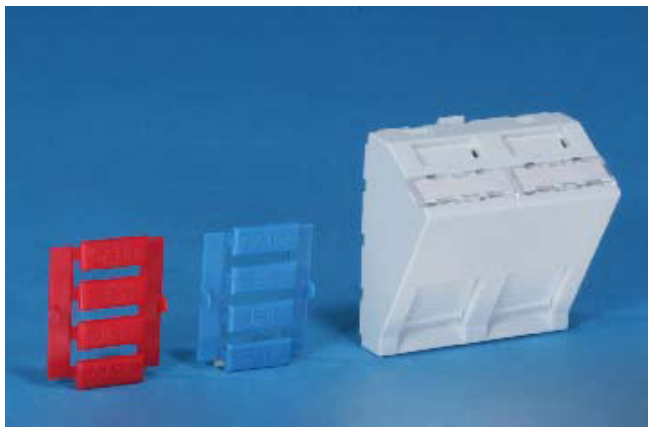

2051B-FAI

French Bezel 1-port 45x22.5mm

**** Keystone bezel for Surtec keystone jacks**

**** Compatible with Surtec and Legrand French faceplate**

Ordering Information

Item(s) / Polybag	Items/Inner box	Items/Outer box
1		
Color	Customized colors available	