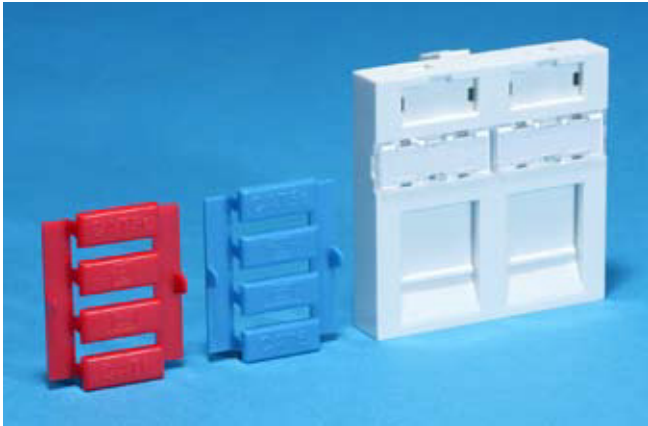

2051B-FDI1

French Bezel 1 Port - 45X45mm

** Keystone bezel for Surtec keystone jacks

** Compatible with Surtec and Legrand French faceplate

Ordering Information

Item(s) / Polybag	Items/Inner box	Items/Outer box
1	100	400
Color	Customized colors available	