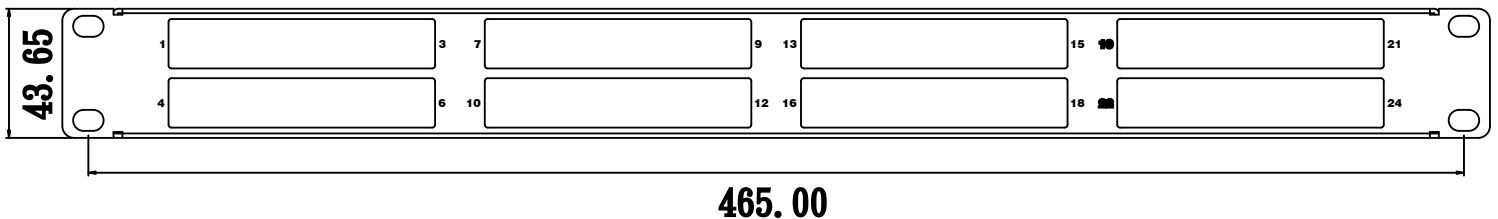

SURTEC's 2022C-F24H 1U 24-channel is design to accept up to 4 fiber (SC) cassettes. It can be used with 19" racks and cabinets.

Feature / Application:

- 1. For fiber cabling solutions**
- 2. 1U panel consists of 4 cassettes**
- 3. Cassettes are configured with 12-ports**
- 4. Provides installers with a fast and simplified installation**

2022C-F24H		
1U 24-channel empty SC cassette panel		
Ordering Information		
Item(s) / Polybag	Items/Inner box	Items/Outer box
1	1	20
Color	Metal	