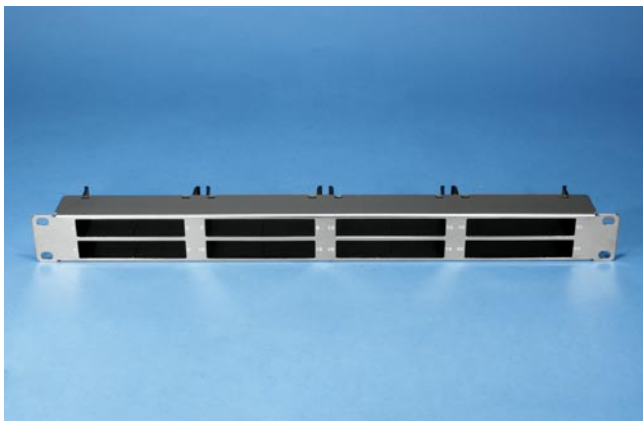

SURTEC's 2022C-F24H 1U 24-channel is design to accept up to 4 fiber (SC) cassettes. It can be used with 19" racks and cabinets.

Feature / Application:

- 1. For fiber cabling solutions**
- 2. 1U panel consists of 4 cassettes**
- 3. Cassettes are configured with 12-ports**
- 4. Provides installers with a fast and simplified installation**

2022C-F24H		
1U 24-channel empty SC cassette panel		
Ordering Information		
Item(s) / Polybag	Items/Inner box	Items/Outer box
1	1	20
Color	Metal	