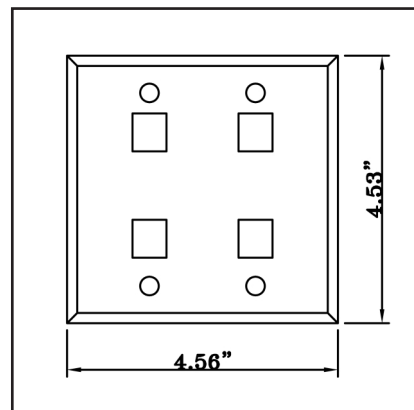

Stainless Steel Double Gang Keystone Faceplate Series

SURTEC Stainless Steel double gang faceplates are fire retardant design based upon the material. The faceplates are useable in a variety of different applications.

Features / Applications:

1. UL 1863 Safety Listed
2. UL94V-0 fire retardant plastic
3. Compatible with Surtec's standard keystone jacks
4. Large coverage setting applied
5. Faceplate useable in a large variety of applications

3021PD2

2-port Stainless Steel Double Gang Faceplate

Size: 4.56" * 4.53"

****Compatible with Surtec Keystone jacks
(Keystone jack not included)**

Ordering Information

Item(s) / Polybag	Items/Inner box	Items/Outer box
1	40	160
Material	Stainless Steel