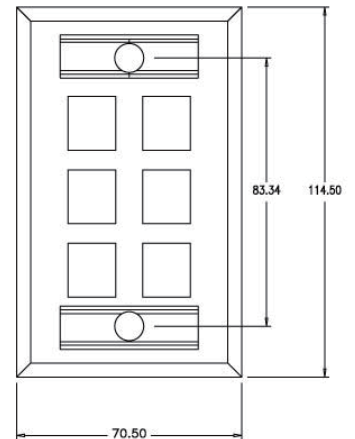

### 3021PW1

1-port Stainless Steel Single Gang Faceplate with window label Size: 2.75" \* 4.53"

\*\*Compatible with Surtec Keystone jacks  
(Keystone jacks not included)