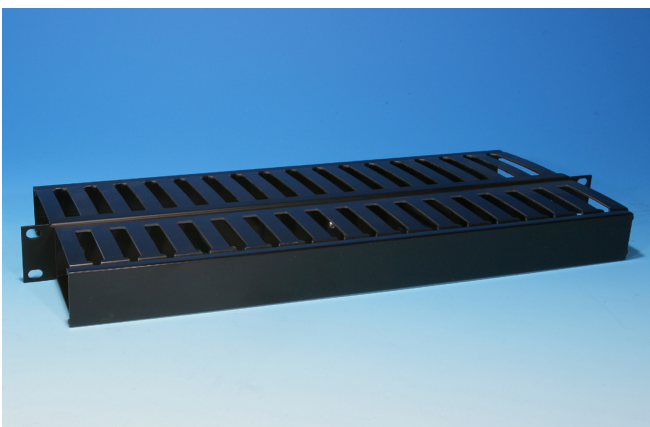

2012PU-C11

1U, Finger duct type cable management

**Double side with cover

Ordering Information

Item(s) / Polybag	Items/Inner box	Items/Outer box
1	1	8
Color	Black