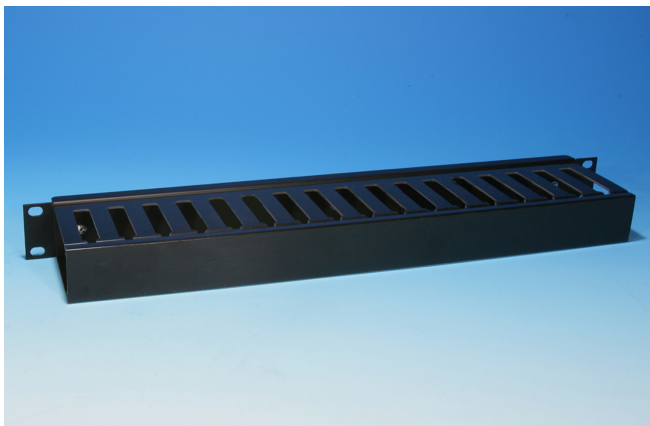

2012PU-B11

**1U, Finger duct type cable management

**Single side with cover

Ordering Information

Item(s) / Polybag	Items/Inner box	Items/Outer box
1	1	12
Color	Black