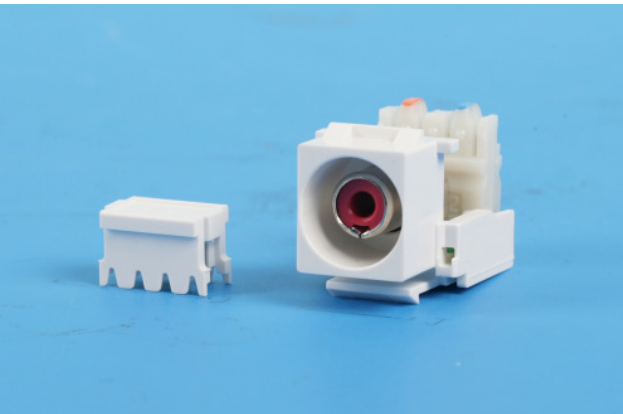

2013RCA-1

RCA keystone connector module, IDC termination (red)

**For video/audio use

Ordering Information

Item(s) / Polybag	Items/Inner box	Items/Outer box
1	75	300
Color	Customized colors available