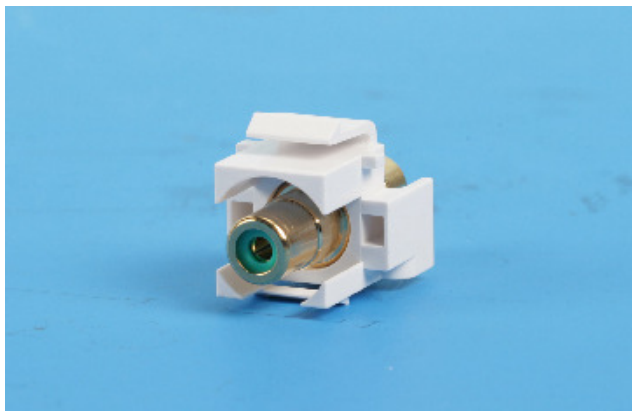

2031-RCAG5		
RCA connector		
**For RCA A/V line, more narrow, only 21.30mm in width		
Ordering Information		
Item(s) / Polybag	Items/Inner box	Items/Outer box
1	100	1000
Color	Customized colors available