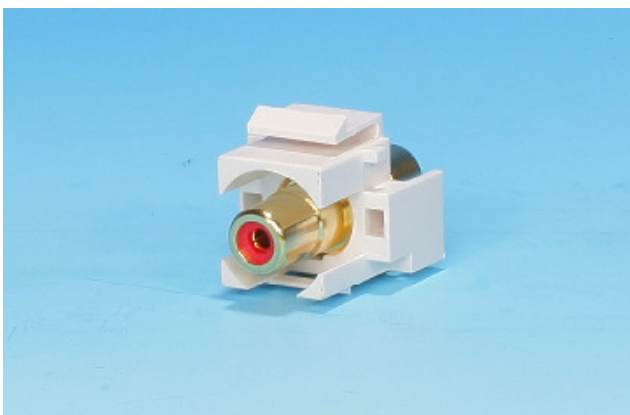

2013-RCAG1

RCA connector (red)

**For RCA A/V line use, 21.30mm in width

Ordering Information

Item(s) / Polybag	Items/Inner box	Items/Outer box
1	5000	5000
Color	Customized colors available