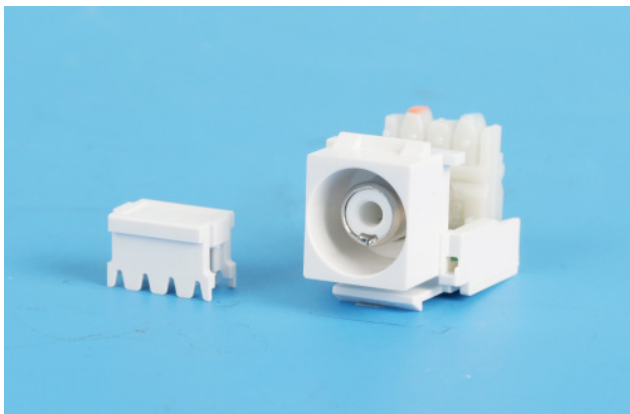

2013RCA-4

RCA keystone connector module, IDC termination (white)

**For video/audio use

Ordering Information

Item(s) / Polybag	Items/Inner box	Items/Outer box
1	75	300
Color	Customized colors available