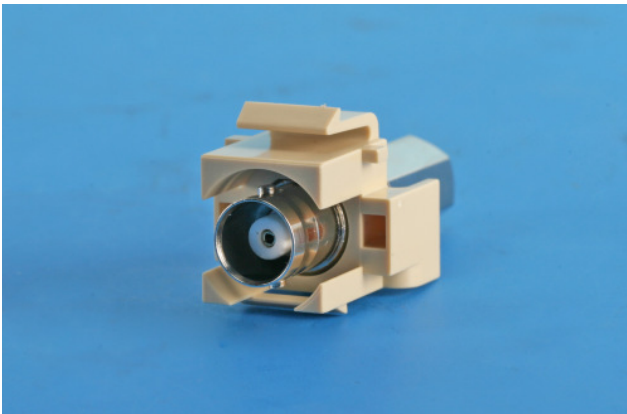

2013-BNCT

BNC keystone connector module

**For commercial video signals

Ordering Information

Item(s) / Polybag	Items/Inner box	Items/Outer box
1	5000	5000
Color	Customized colors available