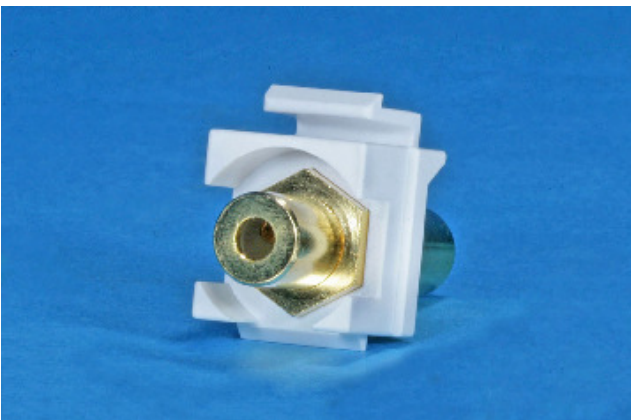

2013-A35ST

3.5 mm stereo coupler

**Compatible with SURTEC's patch panel, surface mount boxes and faceplates.

Ordering Information

Item(s) / Polybag	Items/Inner box	Items/Outer box
1	250	1000
Color	Customized colors available