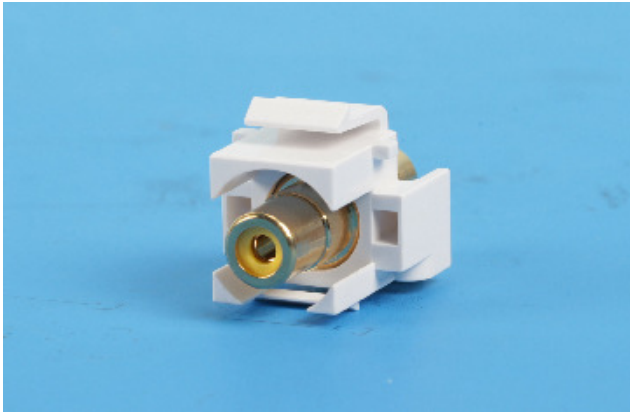

2031-RCAG2

RCA connector module (yellow)

**For RCA A/V line use, 21.30mm in width

Ordering Information

Item(s) / Polybag	Items/Inner box	Items/Outer box
1	5000	5000
Color	Customized colors available