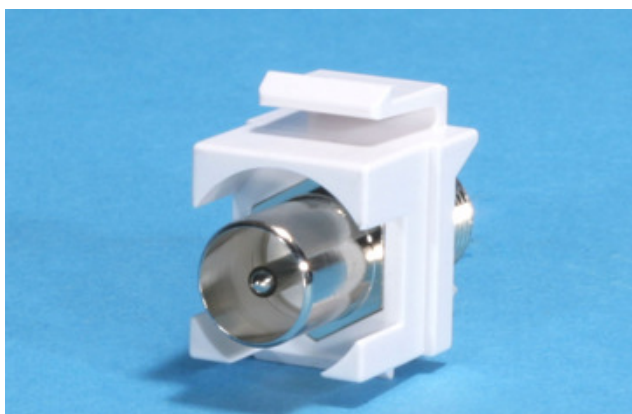

2013-APALF		
PAL male to F female		
**More narrow, only 16.3mm in width		
Ordering Information		
Item(s) / Polybag	Items/Inner box	Items/Outer box
1	100	800
Color	Customized colors available