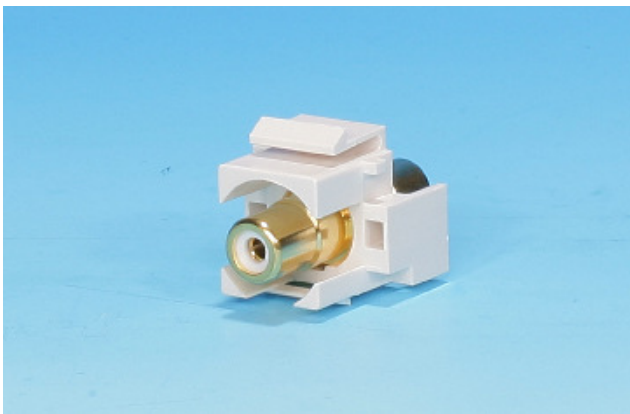

2031-RCAG

RCA connector (white)

**For RCA A/V line use, 21.30mm in width

Ordering Information

Item(s) / Polybag	Items/Inner box	Items/Outer box
1	5000	5000
Color	Customized colors available