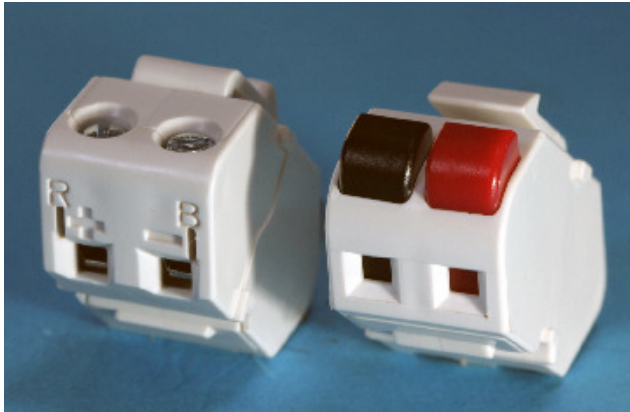

2013-DSP

Keystone speaker insert

**Screw terminal and push buttont type

Ordering Information

Item(s) / Polybag	Items/Inner box	Items/Outer box
1	100	400
Color	Customized colors available