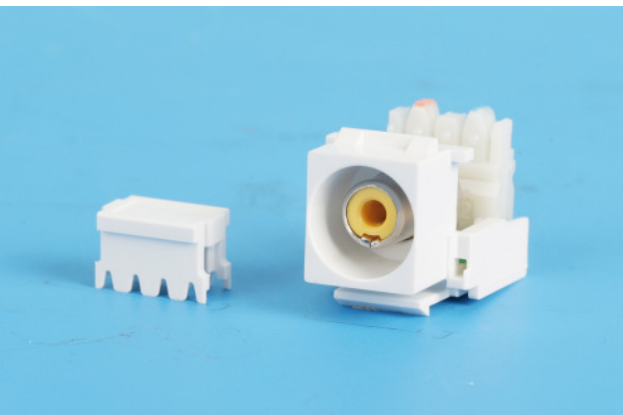

2013RCA-2

RCA keystone connector module, IDC termination (yellow)

**For video/audio use

Ordering Information

Item(s) / Polybag	Items/Inner box	Items/Outer box
1	450	450
Color	Customized colors available