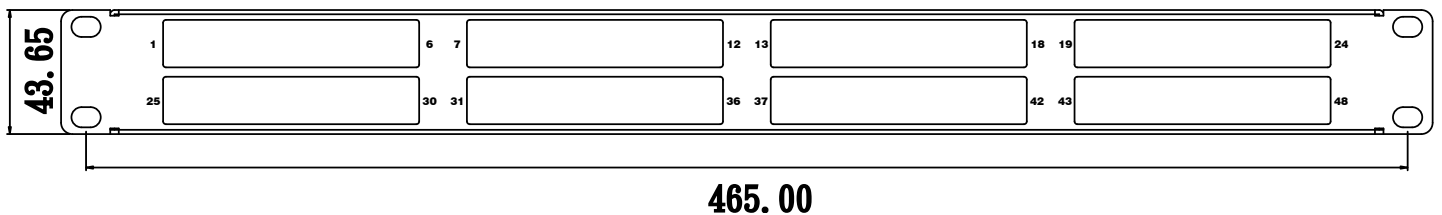

SURTEC's 2022C-F48H 1U pre-terminated panel is designed to accept up to 8 fiber (LC) cassettes or 8 copper (CAT 6 UTP / CAT 6 FTP and CAT 6A FTP) cassettes. It can be used with 19" racks and cabinets.

Feature / Application:

- 1. For copper and fiber cabling solutions**
- 2. 1U panel consists of 8 cassettes**
- 3. Provides installers with a fast and simplified installation**
- 4. 1U 4-cassette and 1U 8-cassette available**
- 5. Both metal and plastic front panels are available**

2022C-F48H		
1U 8-cassette empty panel		
** 1U 4-cassette available		
Ordering Information		
Item(s) / Polybag	Items/Inner box	Items/Outer box
1	1	20
Color	Metal	