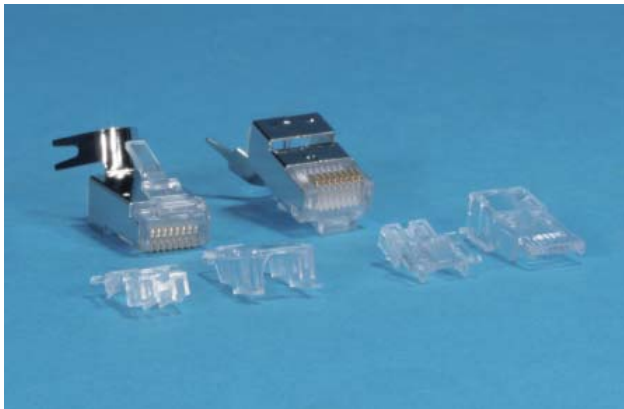

1001B-CHT-4000-1		
CAT 6 modular plug 3 prongs		
for solid cable (bulk packed)		
Ordering Information		
Item(s) / Polybag	Items/Inner box	Items/Outer box
Contact your sales for detail packaging information		
Color/Length	Customized colors and lengths available