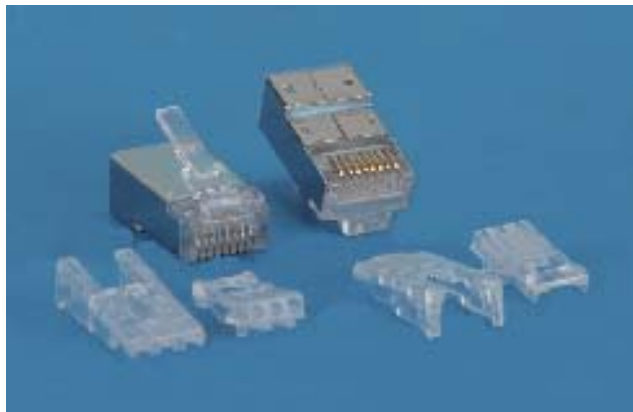

1001B-C6-4000-1

CAT 6 shielded modular plug

for stranded cable (bulk packed)

Ordering Information

Item(s) / Polybag	Items/Inner box	Items/Outer box
Contact your sales for detail packaging information		
Color/length	Customized colors and lengths available