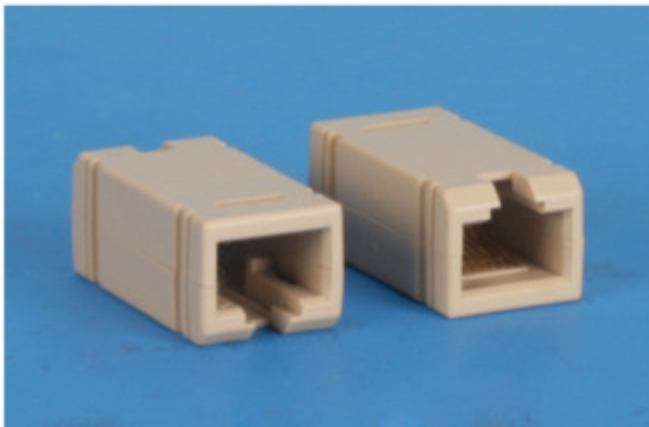

1026A-8

Modular siml-line coupler, 8P8C

**6P4C or 6P6C module are available

Ordering Information

Item(s) / Polybag	Items/Inner box	Items/Outer box
1	1000	1000
Color	Customized colors are available