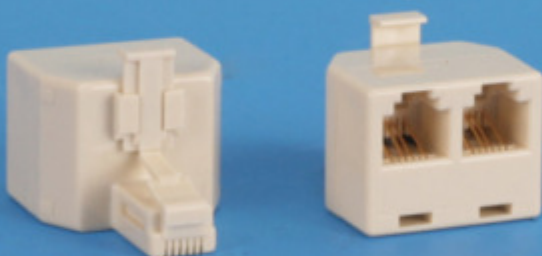

1025-4A

"T" Adapters (for both voice and data modules)

**One modular plug with two (RJ11/RJ45) jacks

Ordering Information

Item(s) / Polybag	Items/Inner box	Items/Outer box
1	800	800
Length/Color	Customized lengths are available