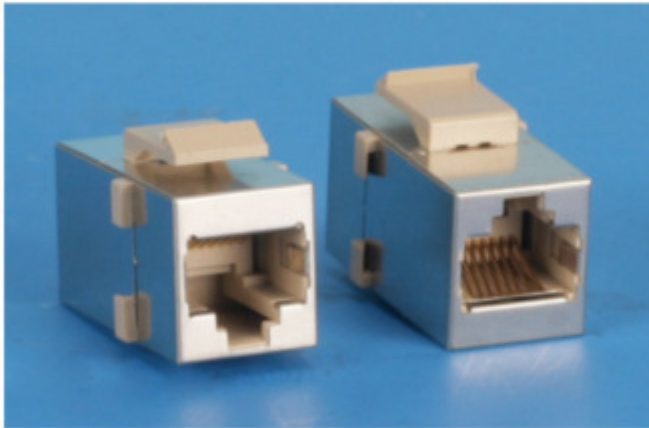

1026KS-8P

Shielded inline coupler (Straight wiring)

**Cross or straight wiring are available

Ordering Information

Item(s) / Polybag	Items/Inner box	Items/Outer box
1	1000	1000
Color	Customized colors are available