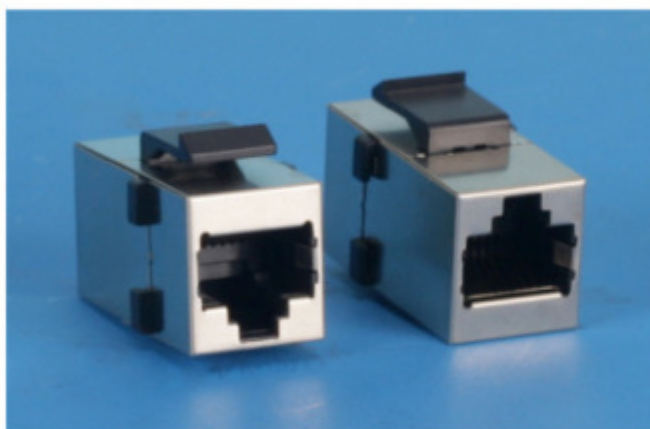

1026KS-10P

Shielded inline coupler (Straight wiring)

**Cross or straight wiring are available

Ordering Information

Item(s) / Polybag	Items/Inner box	Items/Outer box
1	1000	1000
Color	Customized colors are available