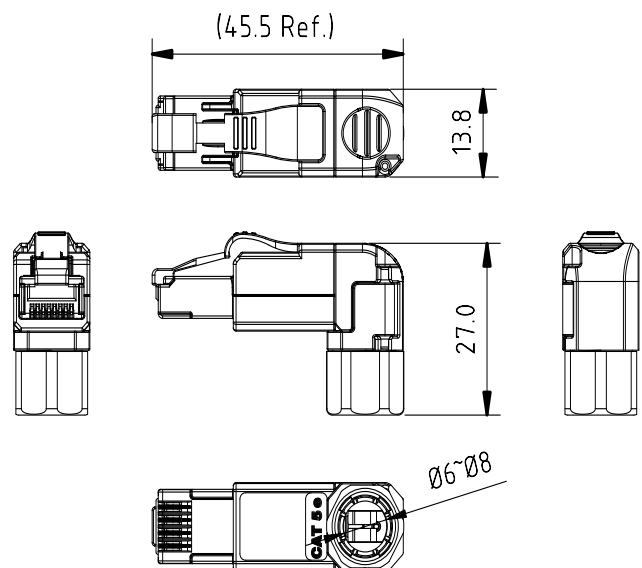

### APPLICATION

- For ethernet CAT 5e FTP solutions
- Provides either T568A or T568B wiring configuration
- Available in CAT 6, CAT 6A and CAT 6A performance levels
- Compatible with cable dimensions from 22-26AWG

### FEATURES

- CAT 5e FTP WENS plug
- Assemble in 4 positions
- Compatible with CAT 5e component performance
- Fully shielded and fully metal housing guarantee secure and reliable transmission performance
- A fast and reliable termination helps save labor costs and installation time

### Mechanical Drawing