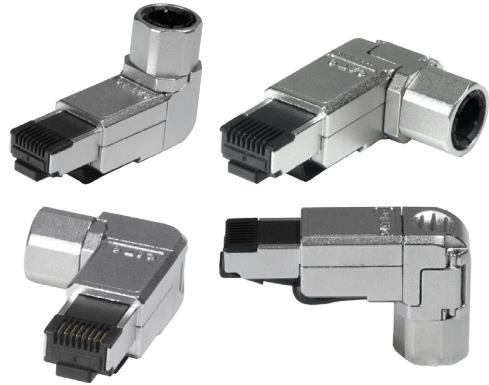

## CAT 5e WENS PLUG

1001BA-I5

1001BA-I5

### APPLICATION

- For ethernet CAT 5e FTP solutions
- Provides either T568A or T568B wiring configuration
- Available in CAT 6, CAT 6A and CAT 6A performance levels
- Compatible with cable dimensions from 22-26AWG

### FEATURES

- CAT 5e FTP WENS plug
- Assemble in 4 positions
- Compatible with CAT 5e component performance
- Fully shielded and fully metal housing guarantee secure and reliable transmission performance
- A fast and reliable termination helps save labor costs and installation time

### PHYSICAL SPECIFICATIONS

- Materials:  
Housing : Zinc-alloy fully shielded