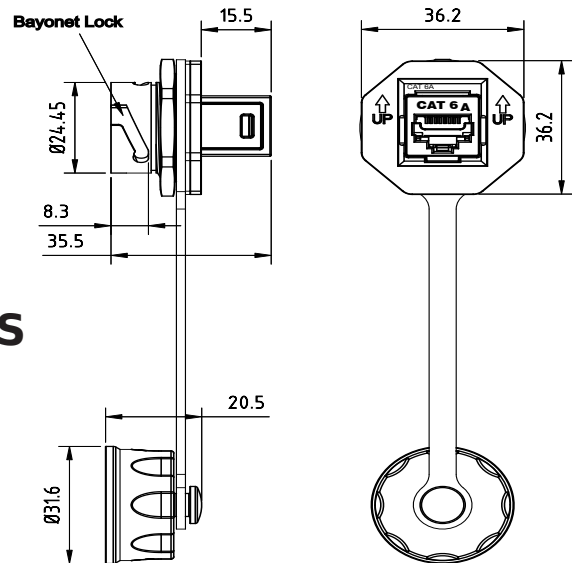

### Mechanical Drawing

### CHANNEL TEST CONFIGURATIONS

-Long channel (100m)

-Short channel (14m)