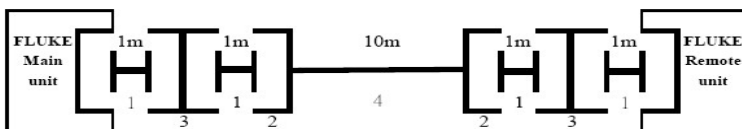

### CHANNEL TEST CONFIGURATIONS

-Long channel (100m)

-Short channel (14m)