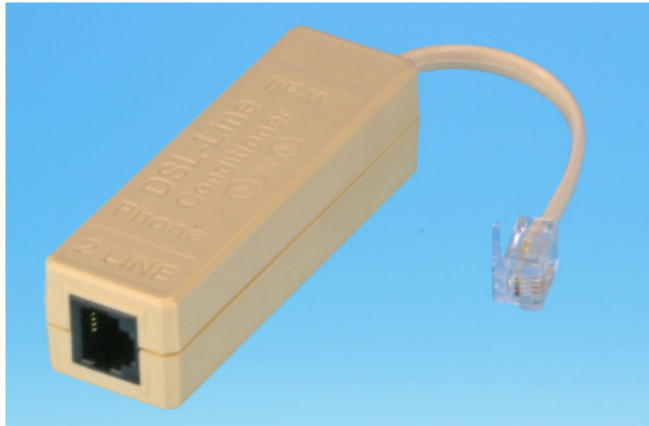

2060-LIN

Cordness In-Line Filter for 1 Line Phone

****Size: 2.07" x 0.97" x 0.85"**

Ordering Information

Item(s) / Polybag	Items/Inner box	Items/Outer box
1	50	200
Color	Customized colors available	

2060A-LI

Cordness In-Line Filter for 1 Line Phone

****Size: 1.57" x 0.72" x 0.85"**

Ordering Information

Item(s) / Polybag	Items/Inner box	Items/Outer box
1	50	200
Color	Customized colors available	

2060-L2N

Cordness In-Line Filter for 2 Line Phone