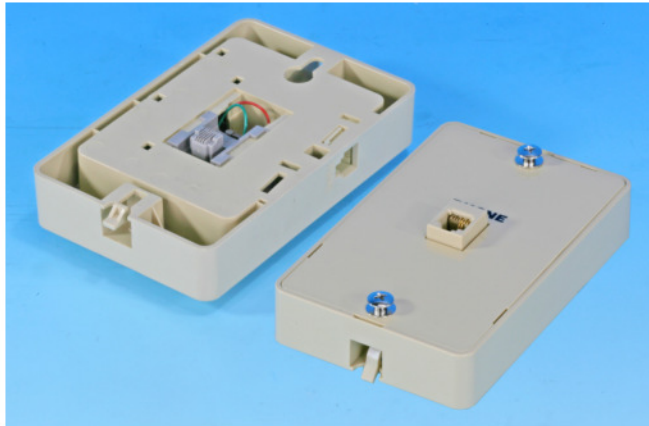

2065-L1N

Cordness In-Line Filter for 1 Line Phone + DSL

****Size: 2.01" x 2.47" x 0.88"**

Ordering Information

Item(s) / Polybag	Items/Inner box	Items/Outer box
1	200	800
Color	Customized colors available	

2065A-L1

Cordness In-Line Filter for 1 Line Phone + DSL

****Size: 1.38" x 1.14" x 0.72"**

Ordering Information

Item(s) / Polybag	Items/Inner box	Items/Outer box
1	200	800
Color	Customized colors available	