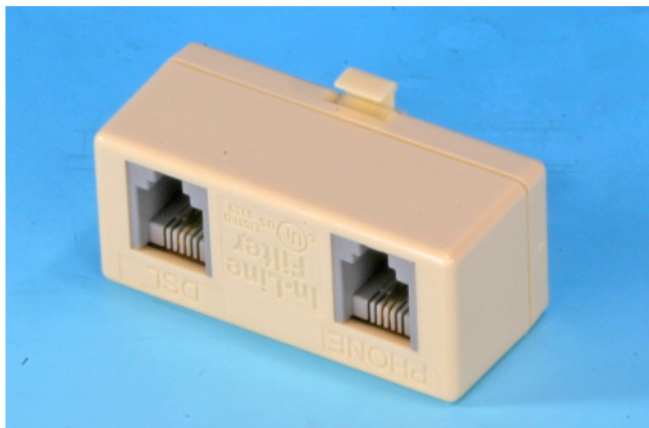

2064-L1DN

T-Shape In-Line Filter for 2 Line Phone+DSL

**Size: 2.12" x 0.95" x 0.95"

Ordering Information

Item(s) / Polybag	Items/Inner box	Items/Outer box
1	40	40
Color	Customized colors available