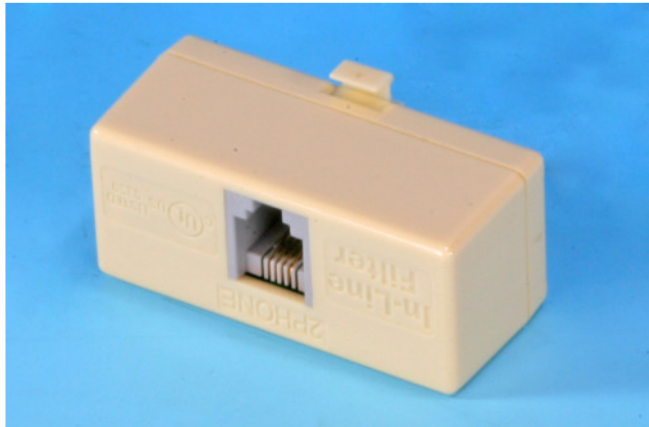

2064-L1N

T-Shape In-Line Filter for 1 Line Phone

**Size: 2.12" x 0.95" x 0.95"

Ordering Information

Item(s) / Polybag	Items/Inner box	Items/Outer box
1	40	40
Color	Customized colors available