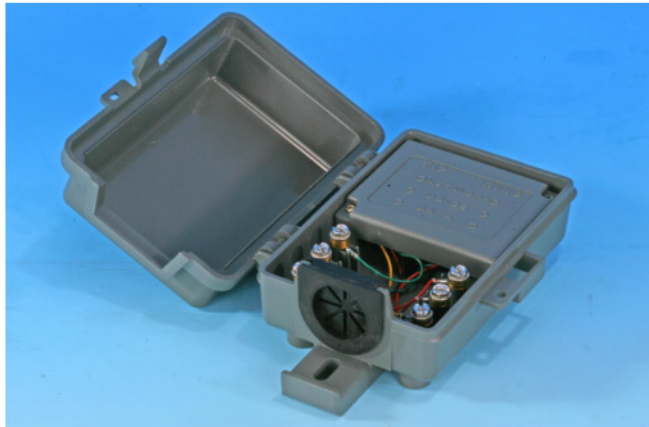

2065A-L1

Cordness In-Line Filter for 1 Line Phone + DSL

****Size: 1.38" x 1.14" x 0.72"**

Ordering Information

Item(s) / Polybag	Items/Inner box	Items/Outer box
1	200	800
Color	Customized colors available	

2061-LIN

Wall Mount Filter for 1 Line Phone+Phone

****Size: 4.6" x 3.1" x 1"**

Ordering Information

Item(s) / Polybag	Items/Inner box	Items/Outer box
1	40	40
Color	Customized colors available	

2063

Out-Door POTS Filter