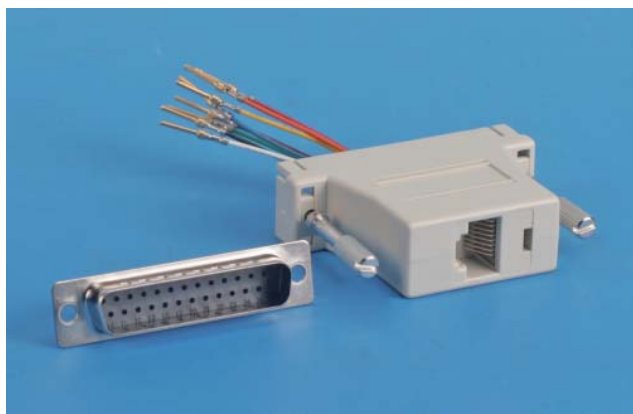

2001-8M

8P8C module jack to DB 25P male

**** Two-piece housing, thumb screw**

Ordering Information

Item(s) / Polybag	Items/Inner box	Items/Outer box
1		
Color	Customized colors are available	

2001-8F

8P8C modular jack to DB 25P female

**** Two-piece housing, thumb screw**

Ordering Information

Item(s) / Polybag	Items/Inner box	Items/Outer box
1		
Color	Customized colors are available	

2001A-8M

8P8C modular jack to DB 25P male

** One-piece housing, thumb screw

Ordering Information

Item(s) / Polybag	Items/Inner box	Items/Outer box
1		
Color	Customized colors are available	

2001A-8F

8P8C modular jack to DB 25P female

** One-piece housing, thumb screw

Ordering Information