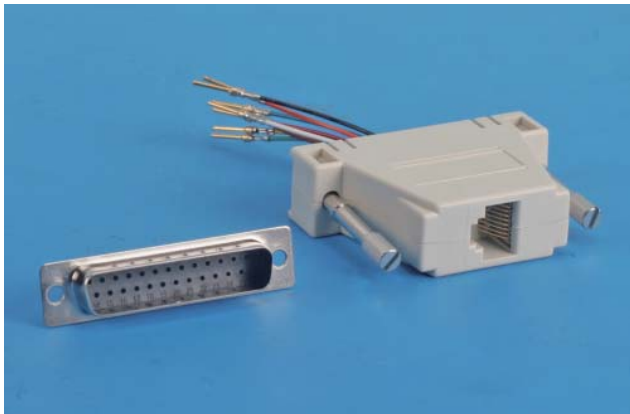

Surtec's voice products can be use in a variety of situations. They allow you to transmit your voice signals where you want with very little loss in signal strength.

Features / Applications:

1. UL 1863 Safety Listed
2. Customized products for voice or data transmission
3. Low cost for either home or office environments
4. Cables are terminated using a tool

2001-8M

8P8C module jack to DB 25P male

**** Two-piece housing, thumb screw**

Ordering Information

Item(s) / Polybag	Items/Inner box	Items/Outer box
1		
Color	Customized colors are available	

2001-8F

8P8C modular jack to DB 25P female

**** Two-piece housing, thumb screw**

Ordering Information

Item(s) / Polybag	Items/Inner box	Items/Outer box
1		
Color	Customized colors are available	

2001A-8M

8P8C modular jack to DB 25P male

** One-piece housing, thumb screw

Ordering Information

Item(s) / Polybag	Items/Inner box	Items/Outer box
1		
Color	Customized colors are available	

2001A-8F

8P8C modular jack to DB 25P female

** One-piece housing, thumb screw

Ordering Information