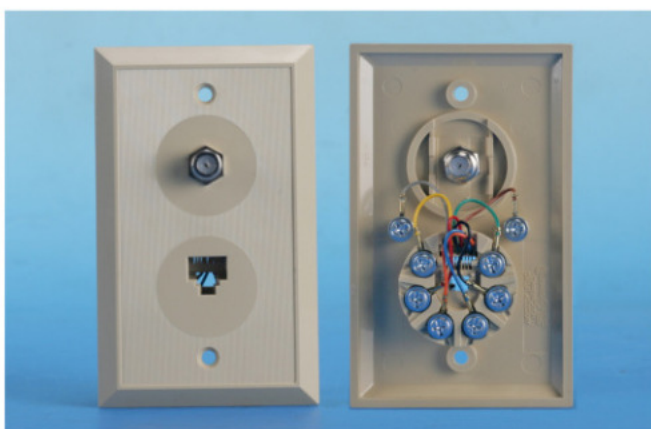

1029F-8

Single Coaxial 'F' Connector

**6P4C and 6P6C type are available

Ordering Information

Item(s) / Polybag	Items/Inner box	Items/Outer box
1	50	200
Color	Customized colors are available