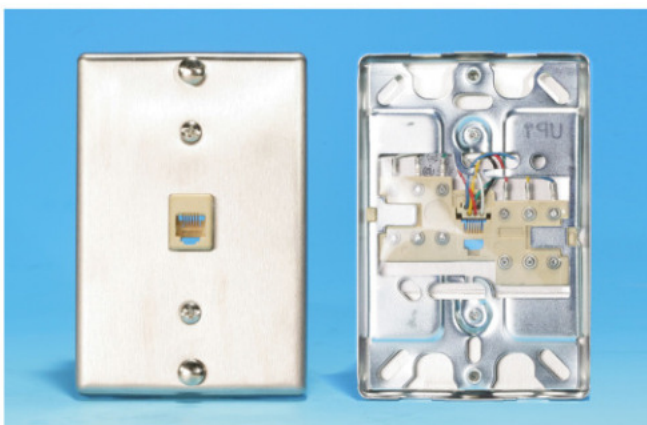

1047

Wall Jack Assembly (Stainless Steel Faceplate)

**6P4C and 6P6C type are available

Ordering Information

Item(s) / Polybag	Items/Inner box	Items/Outer box
1	50	200
Color	Stainless steel