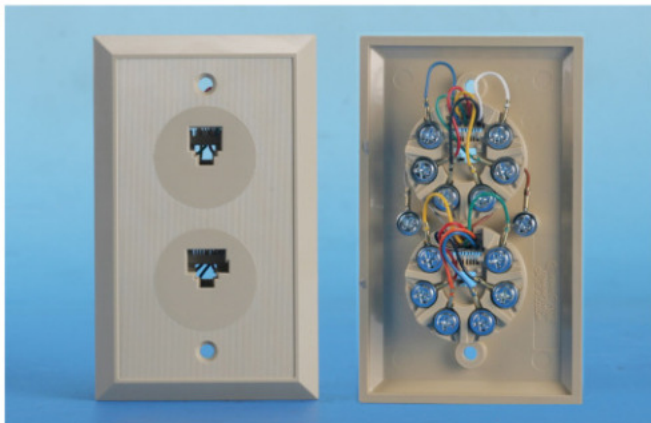

1029-68K

Flush mount Duplex wall jack

**6P4C and 6P6C type are available

Ordering Information

Item(s) / Polybag	Items/Inner box	Items/Outer box
1	50	200
Colour	Customized colors are available