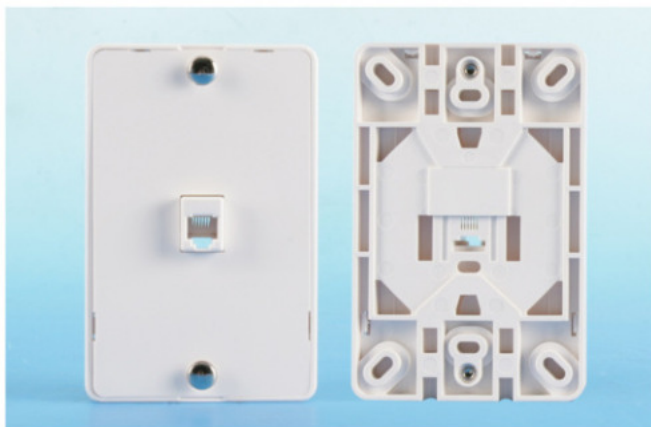

1030C-6

Wall Phone Plate

**6P4C and 8P8C type are available

Ordering Information

Item(s) / Polybag	Items/Inner box	Items/Outer box
1	100	100
Color	Customized colors available