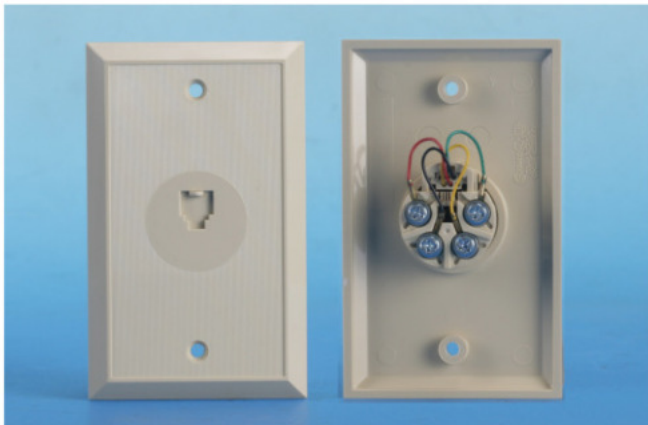

1031D-4

Connection faceplate (6P4C modular jack type)

**6P4C and 6P6C type are available

Ordering Information

Item(s) / Polybag	Items/Inner box	Items/Outer box
1	50	200
Color	Customized colors are available