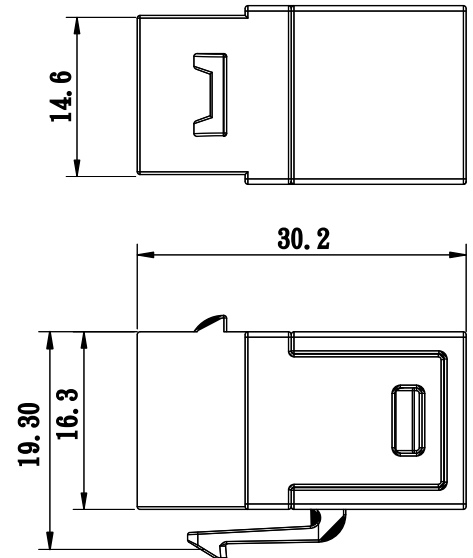

SURTEC's 1026KS-M6 CAT 6 FTP 180° female to female inline coupler is great for extending, shortening or repairing a channel in field. It supports CAT 6 channel performance. The 1026KS-M6 provides flexibility to your CAT 6 FTP channel installation.

Feature :

1. CAT 6 FTP 180° female to female inline coupler
2. Passes CAT 6 channel performance (ANSI/TIA-568.2-D)
3. UL 1863 safety listed
4. For consolidation points and cross-connections
5. 360° shielded housing

Application :

1. For Ethernet CAT 6 FTP Solutions
2. Compatible with SURTEC FTP patch panel and FTP faceplate