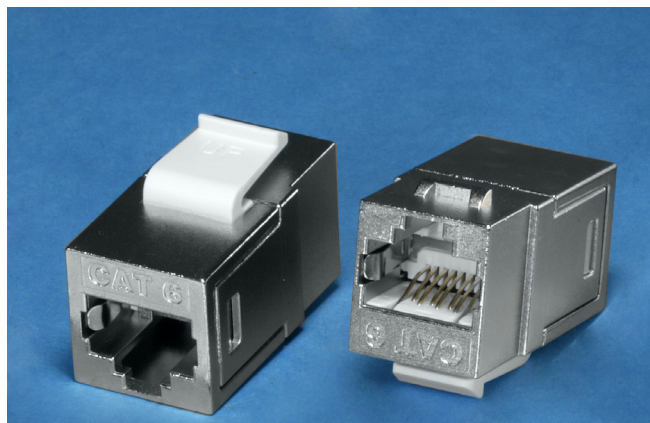

SURTEC's 1026KS-M6 CAT 6 FTP 180° female to female inline coupler is great for extending, shortening or repairing a channel in field. It supports CAT 6 channel performance. The 1026KS-M6 provides flexibility to your CAT 6 FTP channel installation.

**Feature :**

1. CAT 6 FTP 180° female to female inline coupler
2. Passes CAT 6 channel performance (ANSI/TIA-568.2-D)
3. UL 1863 safety listed
4. For consolidation points and cross-connections
5. 360° shielded housing

**Application :**

1. For Ethernet CAT 6 FTP Solutions
2. Compatible with SURTEC FTP patch panel and FTP faceplate

**ANSI/TIA-568.2-D Channel Performance Requirements**

CAT 6	Bandwidth	NEXT	ELFEXT	Attenuation	Return Loss
1026KS-M6	(dB) at 250MHZ	>46	>35.1	<0.32	>16

**1026KS-M6**

CAT 6 FTP inline coupler

\*\*CAT 5e & CAT 6A jack available

**Ordering Information**

Item(s) / Polybag	Items/Inner box	Items/Outer box
1	100	800
Color	Zinc-alloy	