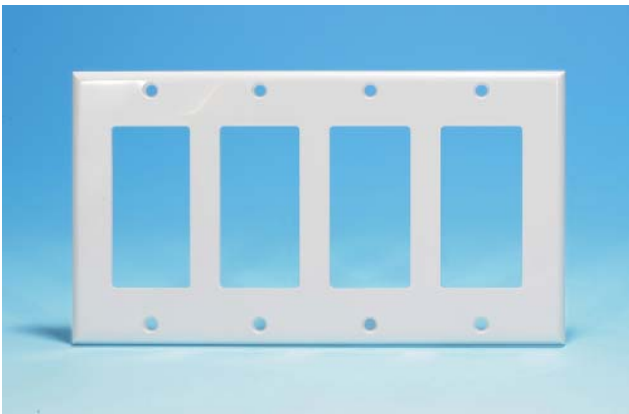

2031D-4

4-port Single Gang Faceplate

Size: 8.18" * 4.53"

**Compatible with all 2031D Series Bezel

Ordering Information

Item(s) / Polybag	Items/Inner box	Items/Outer box
1	15	120
Color	Customized colors available