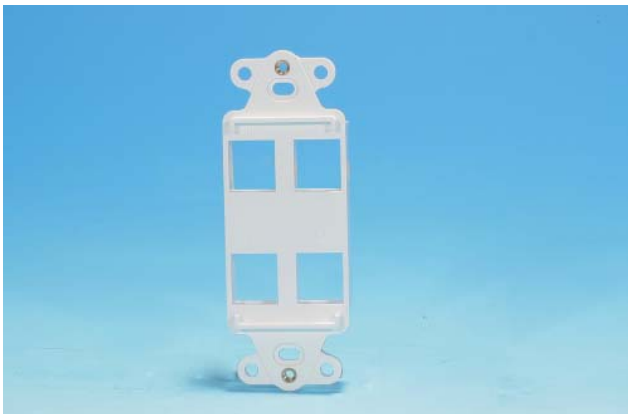

2031D Decora Faceplates

2031DI-3

3-port Decora Bezel

****Compatible with all SURTEC keystone jacks and Multimedia connector module series**

Ordering Information

Item(s) / Polybag	Items/Inner box	Items/Outer box
1	100	400
Color	Customized colors available	