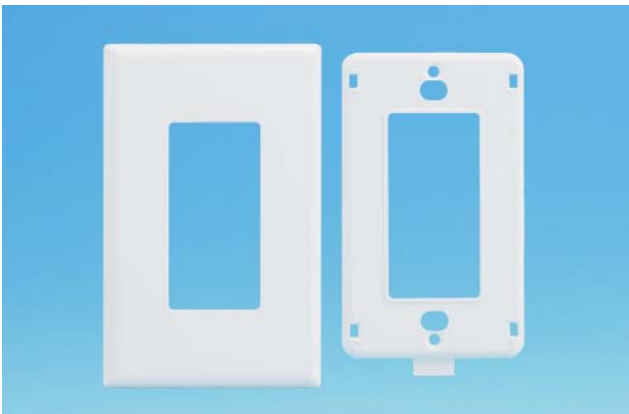

2031D-MS

Decora Single Gang Oversized Faceplate

Size: 3.11" x 4.87"

**Compatible with all 2031D Series Bezel

Ordering Information

Item(s) / Polybag	Items/Inner box	Items/Outer box
1	75	300
Color	Customized colors available