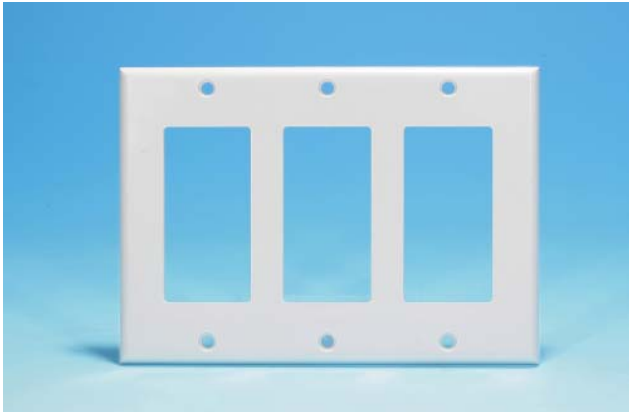

2031D Decora Faceplates

2031D-3

3-port Single Gang Decora Faceplate

Size: 6.37" * 4.53"

**Compatible with all 2031D series Bezel

Ordering Information

Item(s) / Polybag	Items/Inner box	Items/Outer box
1	15	120
Color	Customized colors available