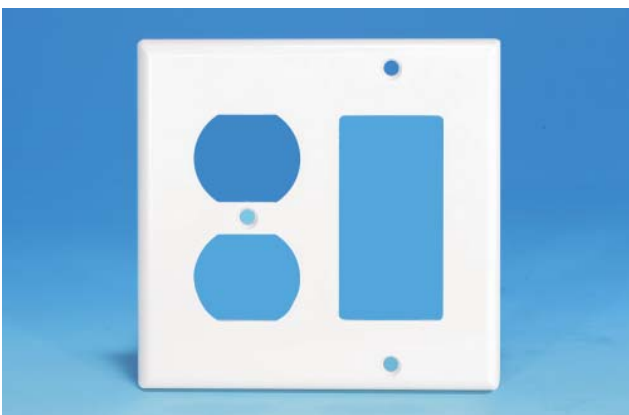

1081PT-D

1 duplex 106 ports with 1 port decora faceplate

**Size : 4.56" * 4.53"

Ordering Information

Item(s) / Polybag	Items/Inner box	Items/Outer box
1	250	250
Color	Customized colors available